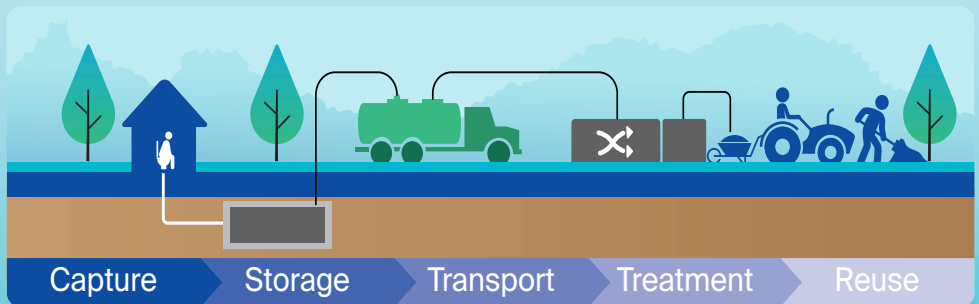

3. / Sector Planning

Q: Why do we need the City Sector Plan?

A: The City Sector Plan is essential for coordinating development efforts and efficiently allocating resources to specific sectors like wastewater and sanitation etc. It ensures that the city's needs are effectively addressed and aligns with the overall City Vision, guiding sector-specific goals and strategies for sustainable urban development.

Current situation of Wastewater Management and sanitation

Kracheh City struggles with wastewater issues: its outdated sewer system covers only 48% of the area, and new developments often rely on unsealed septic tanks.

In non-sewered areas, poor fecal sludge management and limited public awareness lead to improper waste disposal into public drainage and the environment.

Key focus sectors

Effective sanitation management

Wastewater management service chain